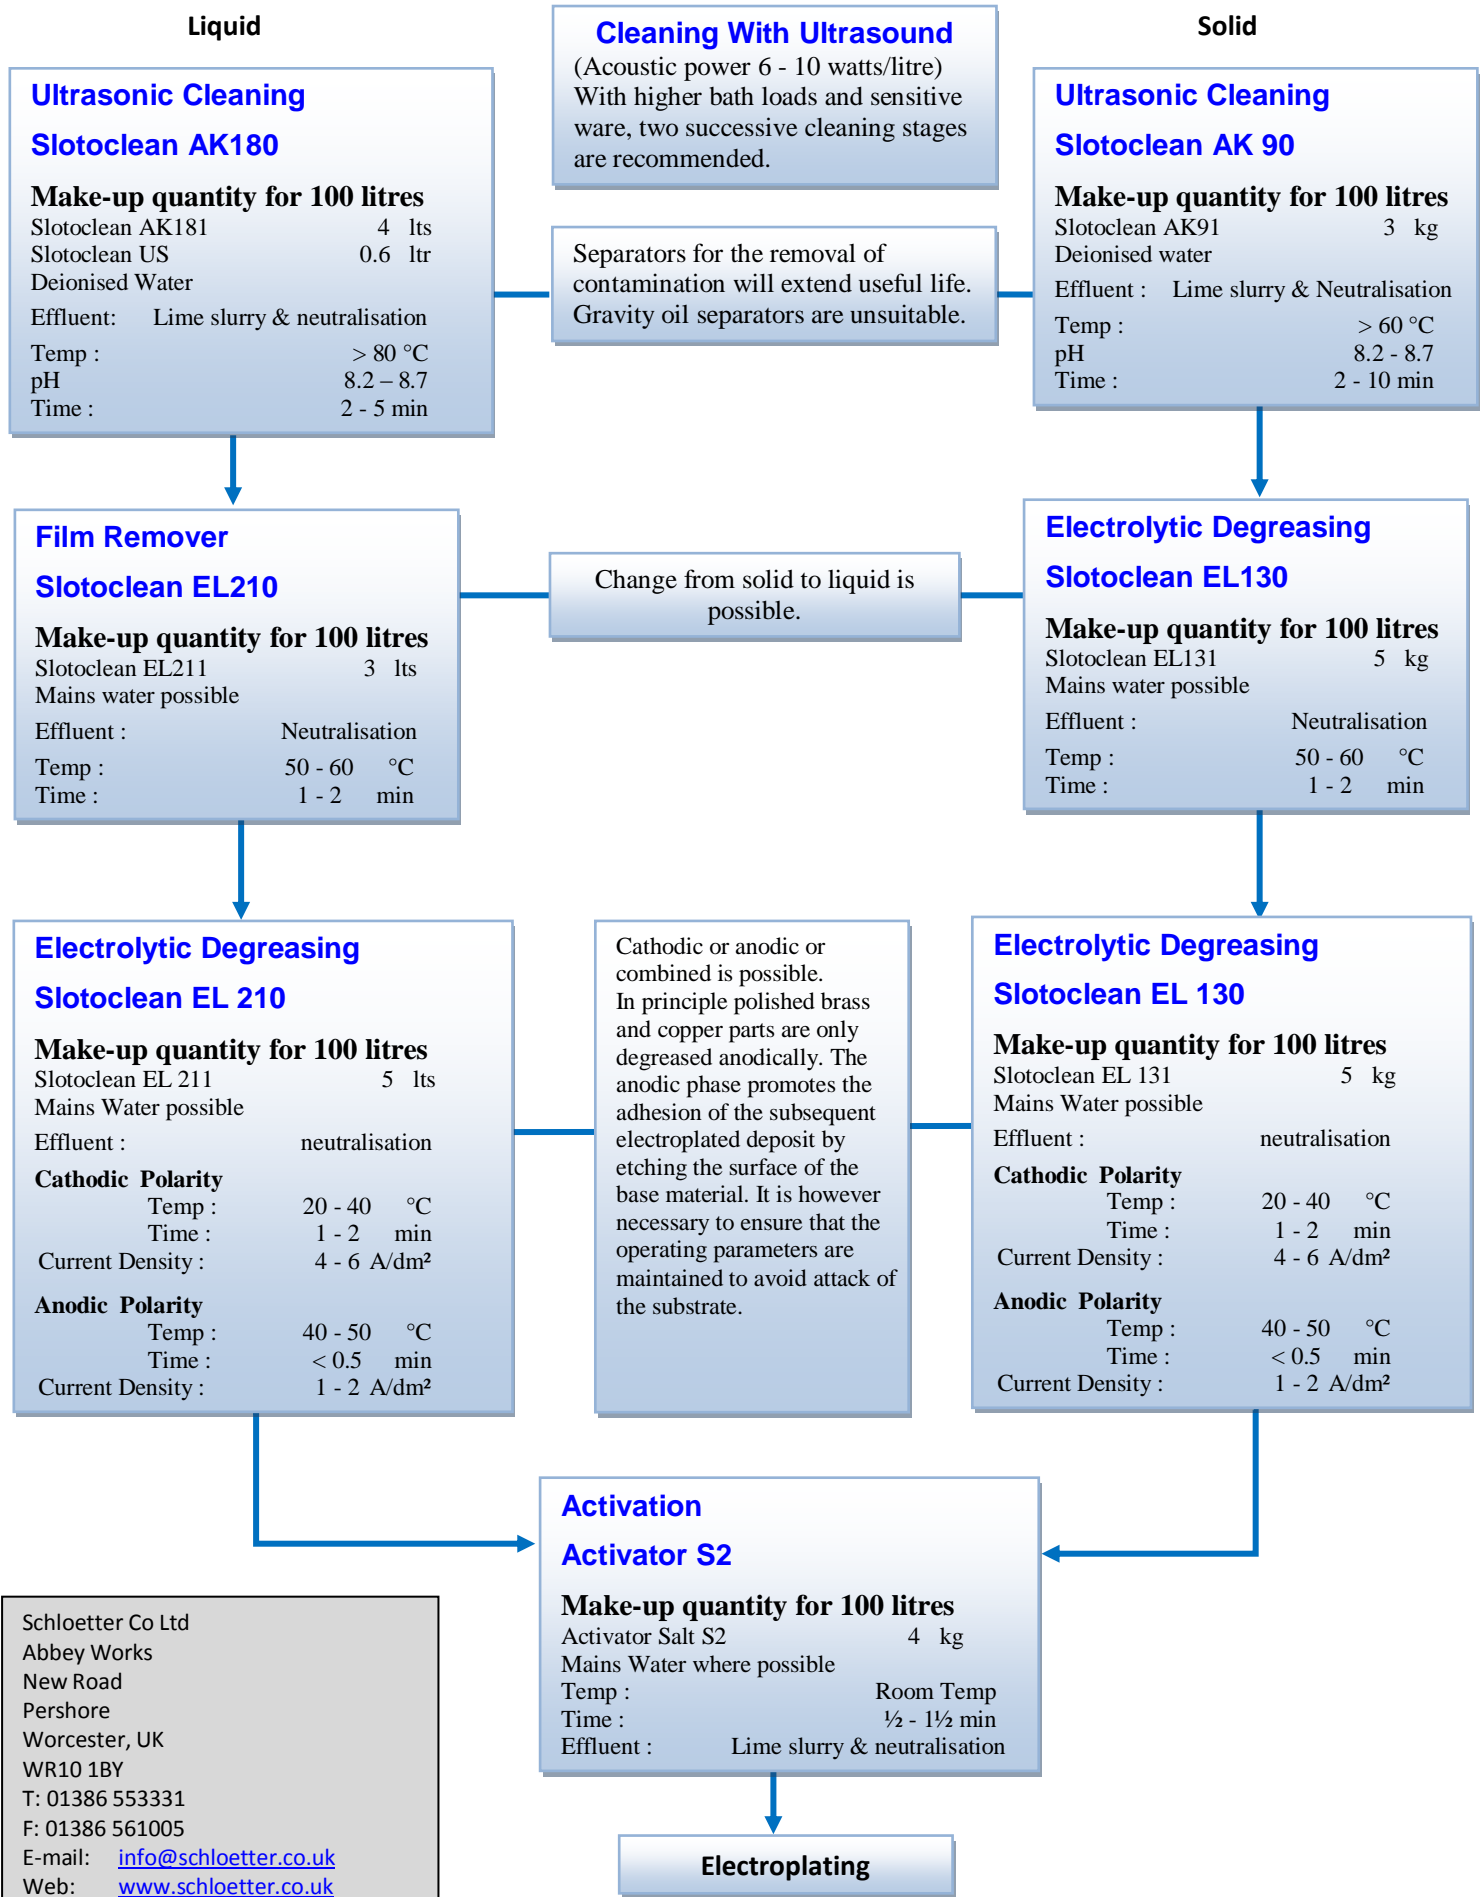

# Product Guide: Pretreatment for copper & Brass (Polished)

Schloetter Co Ltd  
Abbey Works  
New Road  
Pershore  
Worcester, UK  
WR10 1BY  
T: 01386 553331  
F: 01386 561005  
E-mail: [info@schloetter.co.uk](mailto:info@schloetter.co.uk)  
Web: [www.schloetter.co.uk](http://www.schloetter.co.uk)